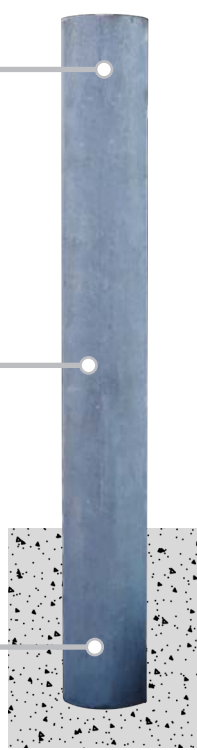

STEEL PIPE *BOLLARDS*

The Never Paint Again safety bollards are designed for protection around warehouses, shop floors, pedestrian-friendly areas, drive-thru lanes, and much more.

MULTIPLE FINISHES

Raw, Galvanized, Primed, & more.

PIPE FINISHES

Raw, galvanized, primed, and more.

BOLLARD COVERS

Save time and money with our maintenance-free bollard covers. No painting is required.

U.S. MADE STEEL

U.S. Made schedule 40 & 80 steel bollards.

BASE PLATE OPTIONS

Standard, square, beveled, hidden, or custom.

CORE-IN OPTION

Core-in option for maximum security.

ACCESSORIES

Eye-bolts available for chain attachments.

OTHER PRODUCTS

CRASH BOLLARDS