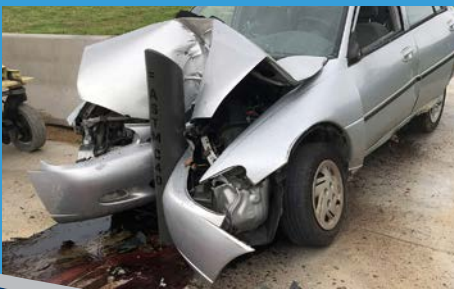

OTHER PRODUCTS

CRASH BOLLARDS