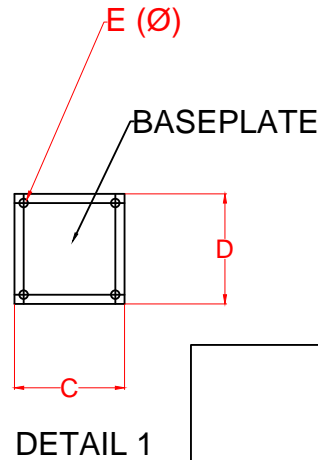

PLATED STEEL PIPE BOLLARD

QTY (WRITE BELOW):

BOLLARD COVER COLOR:

PIPE SCHEDULE (SELECT ONE):

SCH 40

SCHEDULE 80

FINISH OPTIONS PIPE (SELECT ONE):

BARE

GALVANIZED

PRIMED

*ALL BASEPLATE SHIPPED COLD GALV/ZINC SPRAY

BOLLARD COVER OPTIONS (SELECT ONE):

1/8" BOLLARD COVER

1/4" BOLLARD COVER

DECORATIVE BOLLARD COVER

STEEL BOLLARD AND BASEPLATE SIZE CHART

BOLLARD SIZE	A	B	C	D	E	F
4" PIPE BOLLARD	4.5"	52",48",42",36",27"	8"	8"	15/16"	1/2"
5" PIPE BOLLARD	5.563"	52",48",42",36",27"	10"	10"	15/16"	5/8"
6" PIPE BOLLARD	6.625"	52",48",42",36",27"	10"	10"	15/16"	5/8"
8" PIPE BOLLARD	8.625"	52",48",42",36",27"	12"	12"	15/16"	3/4"