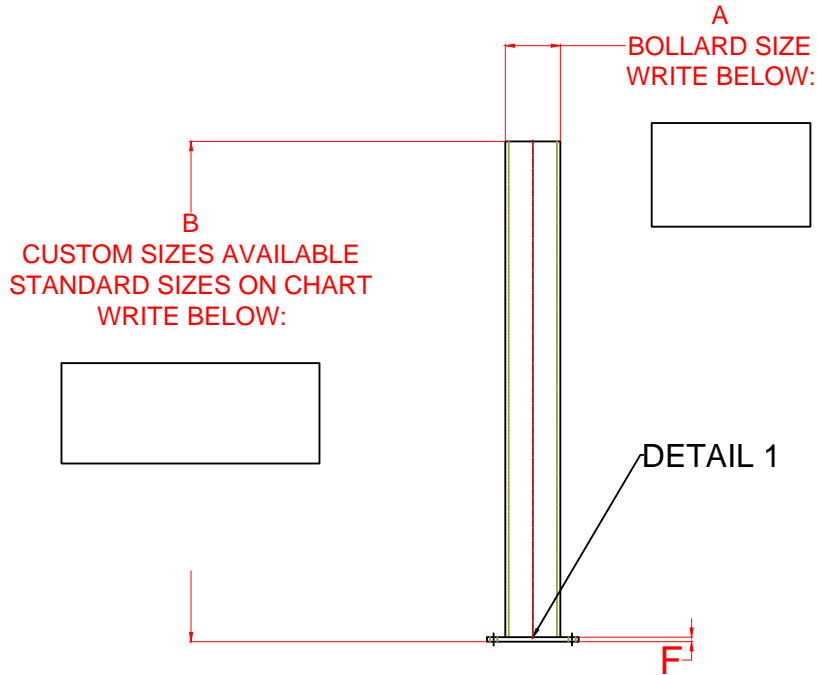

PLATED STEEL PIPE BOLLARD

QTY (WRITE BELOW):

BOLLARD COVER COLOR:

PIPE SCHEDULE (SELECT ONE):

SCH 40

SCHEDULE 80

FINISH OPTIONS PIPE (SELECT ONE):

BARE

GALVANIZED

PRIMED

*ALL BASEPLATE SHIPPED COLD GALV/ZINC SPRAY

BOLLARD COVER OPTIONS (SELECT ONE):

1/8" BOLLARD COVER

1/4" BOLLARD COVER

DECORATIVE BOLLARD COVER

STEEL BOLLARD AND BASEPLATE SIZE CHART

BOLLARD SIZE	A	B	C	D	E	F
4" PIPE BOLLARD	4.5"	52",48",42",36",27"	8"	8"	15/16"	1/2"
5" PIPE BOLLARD	5.563"	52",48",42",36",27"	10"	10"	15/16"	5/8"
6" PIPE BOLLARD	6.625"	52",48",42",36",27"	10"	10"	15/16"	5/8"
8" PIPE BOLLARD	8.625"	52",48",42",36",27"	12"	12"	15/16"	3/4"