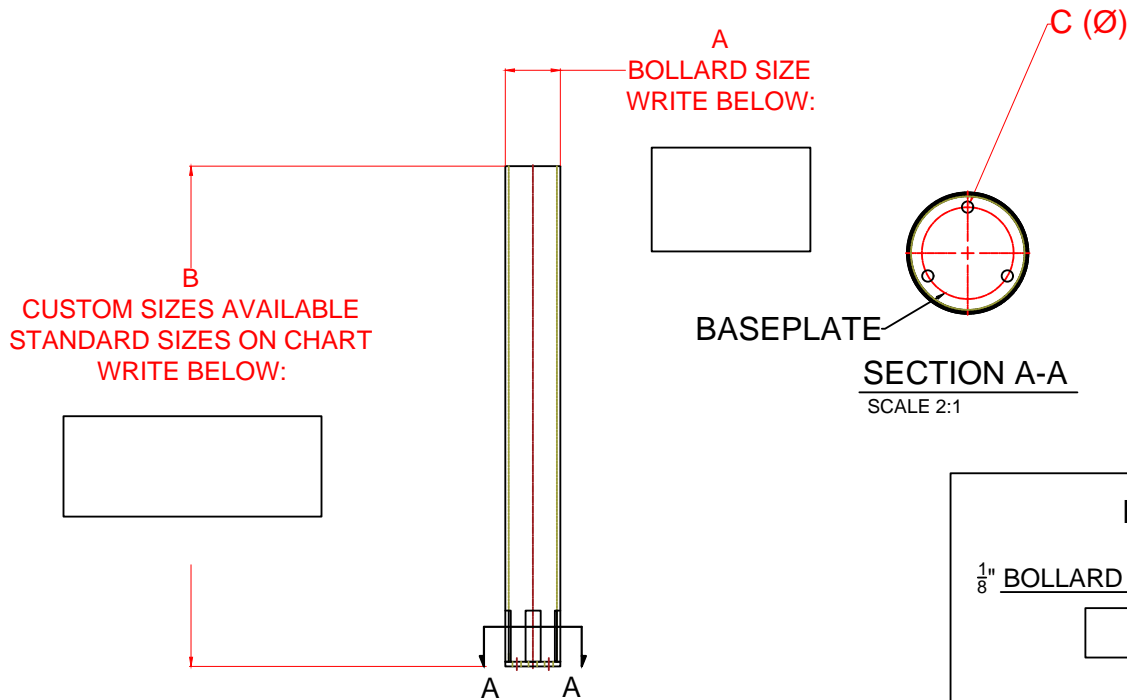

# HIDDEN BASEPLATE STEEL PIPE BOLLARD

QTY (WRITE BELOW):

BOLLARD COVER  
COLOR:

PIPE SCHEDULE (SELECT ONE):

SCH 40

SCHDULE 80

FINISH OPTIONS (SELECT ONE):

BARE

GALVANIZED

PRIMED

BOLLARD COVER OPTIONS (SELECT ONE):

$\frac{1}{8}$ " BOLLARD COVER

$\frac{1}{4}$ " BOLLARD COVER

DECORATIVE BOLLARD COVER

## STEEL BOLLARD AND BASEPLATE SIZE CHART

BOLLARD SIZE	A	B	C
4" PIPE BOLLARD	4.5"	52", 48", 42", 36", 27"	5/8"
5" PIPE BOLLARD	5.563"	52", 48", 42", 36", 27"	5/8"
6" PIPE BOLLARD	6.625"	52", 48", 42", 36", 27"	5/8"
8" PIPE BOLLARD	8.625"	52", 48", 42", 36", 27"	5/8"

NO.	REVISIONS	DATE	APPROVED

PROJECT

CUSTOMER

DESCRIPTION

DRAWN BY: D.P.

APPROVED BY:

DATE: 8/11/2020

PROJECT NO.		DATE	
DRAWING NO.		SHEET	
MATERIAL		OF	