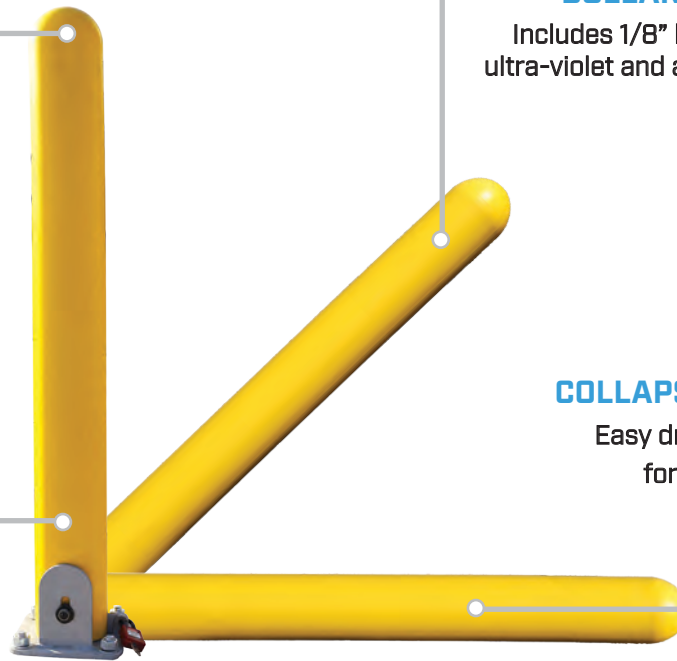

COLLAPSIBLE *LOCKING BOLLARDS*

Our Collapsible Locking Bollard is designed to be a simple solution for temporary vehicle access areas. Collapsible Locking Bollards are made from schedule 40 steel pipe and plate, and are easy to use and quick to install.

SIMPLE TO USE

Easy drop & lift system
for any worker.

MULTIPLE OPTIONS

4" or 6" Steel
Bollard options.

AMERICAN MADE

Made and fabricated
in the usa.

Drop Down, Drive Over Bollards

Worker Friendly • Includes Bollard Cover • Custom Options

Plated Install

Vehicle Access

Simple To Use

CUSTOM COLORS

Custom colors and decals available.

STEEL PIPE

4" or 6" Schedule 40 steel pipe.
42" Standard Height.

BOLLARD COVER

Includes 1/8" bollard cover with ultra-violet and anti-static additives.

COLLAPSIBLE BOLLARD

Easy drop & lift system for any worker.

OTHER PRODUCTS

CRASH RATED BOLLARDS

DECORATIVE COVERS

REMOVABLE BOLLARDS