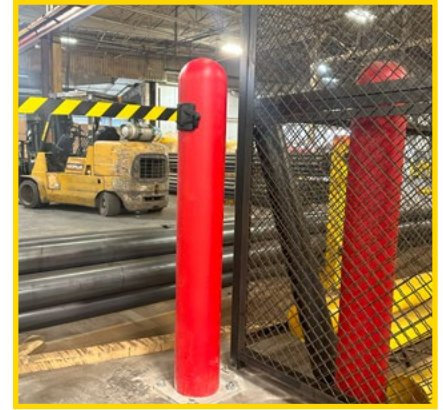

THE TAMIS CORPORATION

BLOCK OUT BOLLARDS

Ideal Shield's Block Out Bollards are surface mounted bollards with an internal retractable tape dispenser to section off designated areas.

DURABLE DESIGN

Features 6" x 48"
U.S. Steel
Plated Bollards

BLOCK OUT

29.5 feet
of Retractable
Caution Tape

SAVE ON ACCIDENTS

Keep Workers and
Forklifts out of
Designated Areas

POST UP AND BLOCK OUT

Material Storage

Designated Areas

Forklift Work Areas

RETRACTABLE TAPE DISPENSER

Includes 29.5 ft. of Caution Tape

TAPE CONNECTOR

Quick Slide-In Connector for Caution Tape

NEVER PAINT AGAIN

Save time and money on painting costs with the Bollard Cover

BASE PLATE BOLLARD

Features [2] 6" x 48" Base Plated Bollards; Made from U.S. Steel

OTHER BOLLARD OPTIONS

BOUNCE BACK BOLLARDS

BASE PLATE BOLLARDS

REMOVABLE LOCKING BOLLARDS