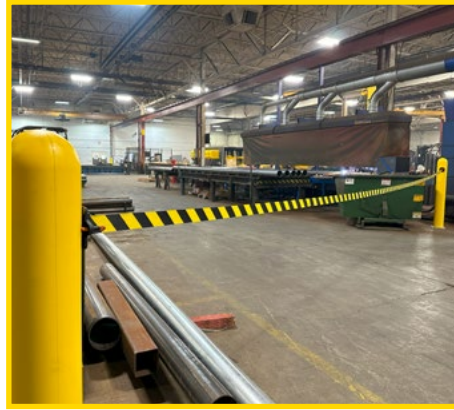

THE TAMIS CORPORATION

BLOCK OUT BOLLARDS

Ideal Shield's Block Out Bollards are surface mounted bollards with an internal retractable tape dispenser to section off designated areas.

DURABLE DESIGN

Features 6" x 48"
U.S. Steel
Plated Bollards

BLOCK OUT

29.5 feet
of Retractable
Caution Tape

SAVE ON ACCIDENTS

Keep Workers and
Forklifts out of
Designated Areas

POST UP AND BLOCK OUT

Material Storage

Designated Areas

Forklift Work Areas

RETRACTABLE TAPE DISPENSER

Includes 29.5 ft. of Caution Tape

TAPE CONNECTOR

Quick Slide-In Connector for Caution Tape

NEVER PAINT AGAIN

Save time and money on painting costs with the Bollard Cover

BASE PLATE BOLLARD