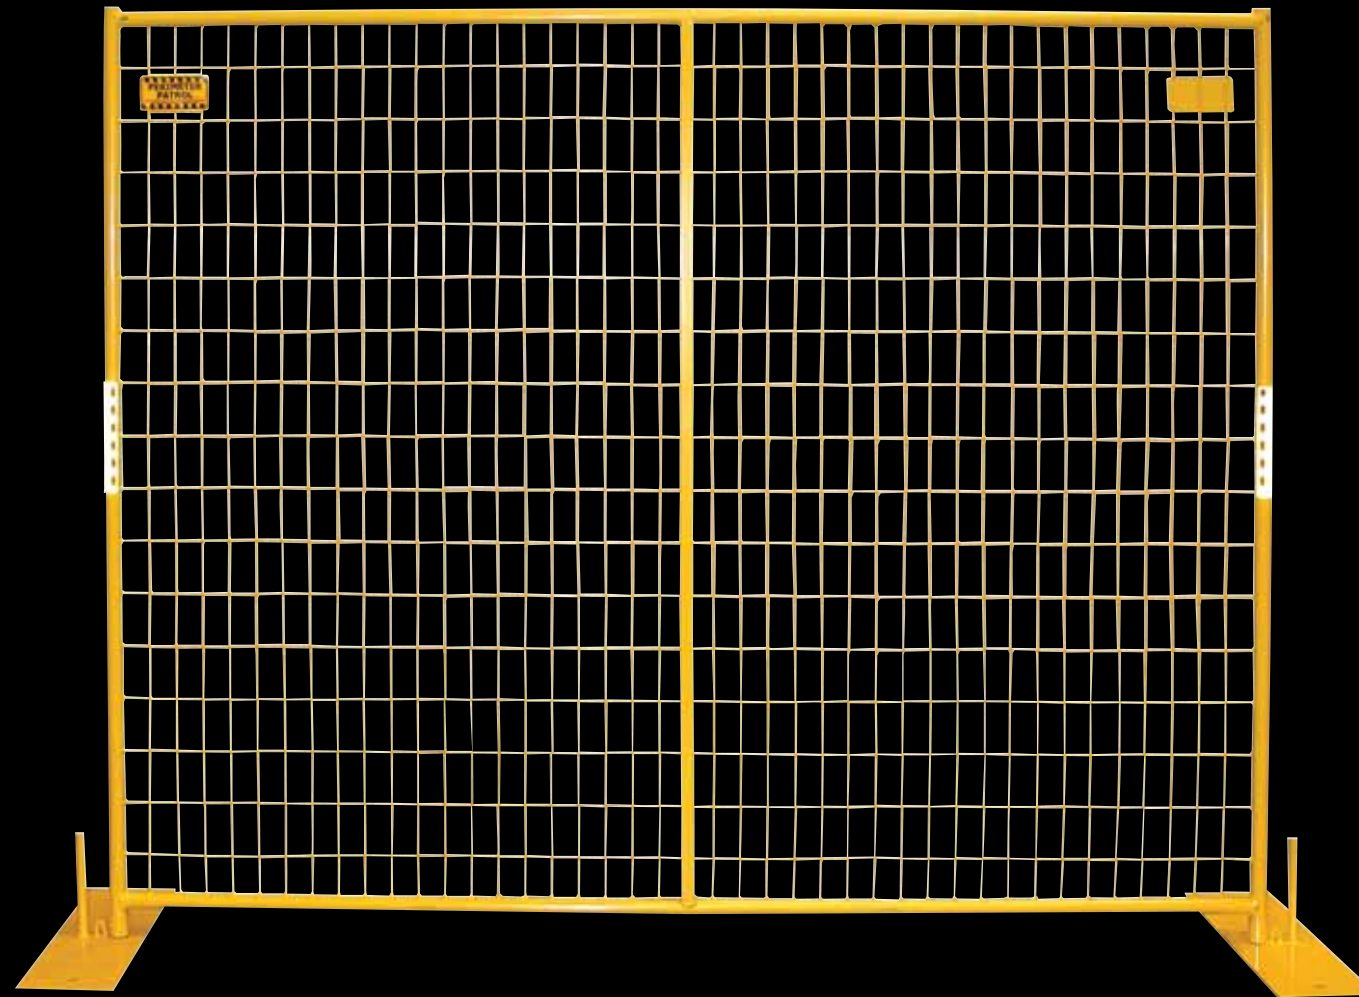

Easy Installation = Lower Labor Costs

At only 37-pounds, each panel can be moved and set-up by one person.

Simply place panel on top of bases and the fence begins to take shape

Easier Handling With Complete, Self-Contained Pallets

- Our 28-panel pallets (giving you 210-linear feet of fence) eliminate the need to load panels individually.
- A forklift can lift a pallet onto a flatbed or pick-up truck, resulting in safe, easy loading, and easy moving of panels and parts to and from the job site.
- All necessary bases, panel clamps and bolts are included.

Everything needed for 210 linear feet of fence is contained in a single pallet that is easily transported to the job site

PERIMETER PATROL™

PERIMETER PATROL™

High-Visibility Temporary Fencing Panels

Attractive and Sturdy 6 ft. (height) × 7.5 ft (length) fence panels

Easily transported self-contained pallets hold 28 panels

Easy, one-person set-up

New! Starter Kits

Check out one of our three starter package options at discount prices. These packages provide from 30 to 60 linear feet of fencing, including swing gate wheels.